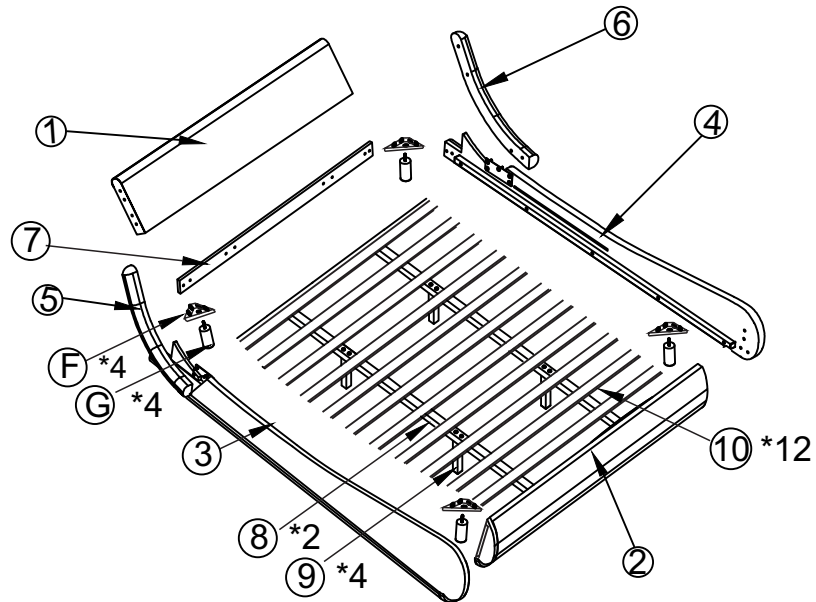

User Manual

PU Bed frame

KLV-UP-20

KLV-UP-21

KLV-UP-22

KLV-UP-23

Hardware List

 M8*20mm A 44pcs	 M8*45mm B 12pcs	 M8 C 4pcs	 M4 D 12pcs	 E 2pcs
 F 4pcs	 G 4pcs	 H 2pcs	 5# I 1pc	 J 1pc

Box 1

	M8*45mm
B	4pcs

	M8
C	4pcs

	5#
I	1pc

	M8*20mm
A	8pcs

	5#
I	1pc