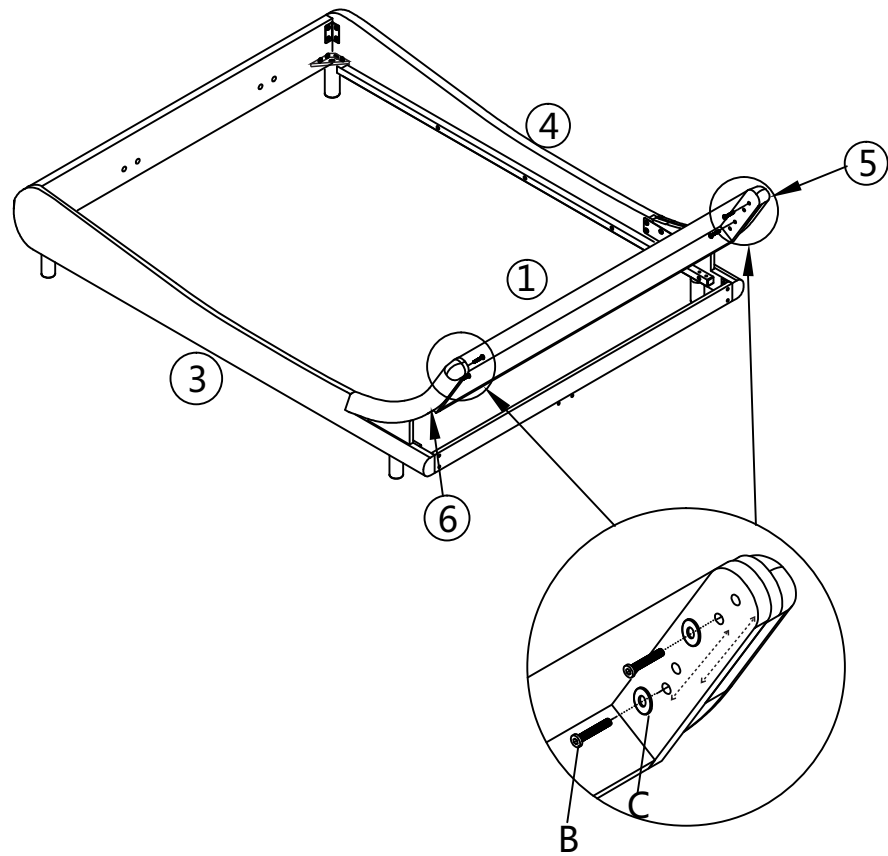

User Manual

PU Bed frame

KLV-UP-20

KLV-UP-21

KLV-UP-22

KLV-UP-23

Hardware List

 M8*20mm A 44pcs	 M8*45mm B 12pcs	 M8 C 4pcs	 M4 D 12pcs	 E 2pcs
 F 4pcs	 G 4pcs	 H 2pcs	 5# I 1pc	 J 1pc

Box 1

	M8*45mm
B	4pcs

	M8
C	4pcs

	5#
I	1pc

	M8*20mm
A	8pcs

	5#
I	1pc