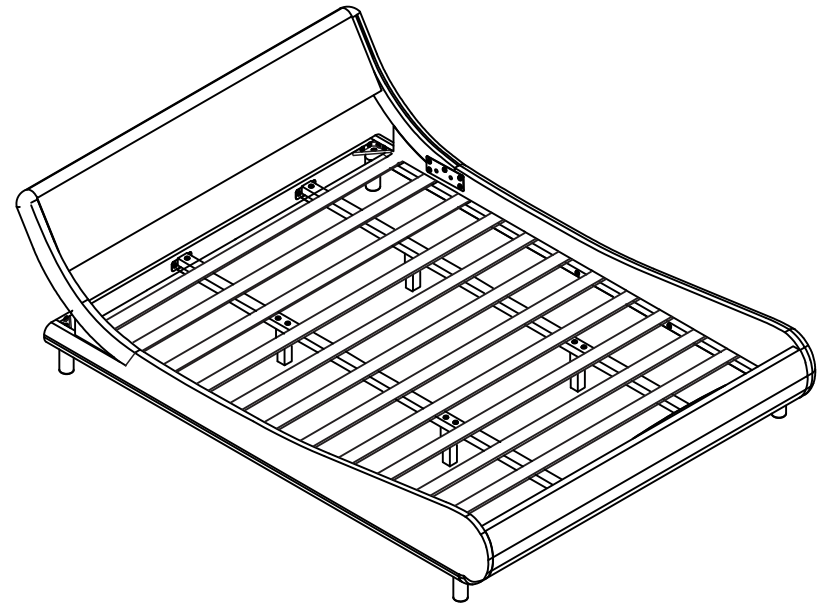

User Manual

PU Bed frame

KLV-UP-20

KLV-UP-21

KLV-UP-22

KLV-UP-23

Hardware List

 M8*20mm A 44pcs	 M8*45mm B 12pcs	 M8 C 4pcs	 M4 D 12pcs	 E 2pcs
 F 4pcs	 G 4pcs	 H 2pcs	 5# I 1pc	 J 1pc

Box 1

	M8*45mm
B	4pcs

	M8
C	4pcs

	5#
I	1pc

	M8*20mm
A	8pcs

	5#
I	1pc