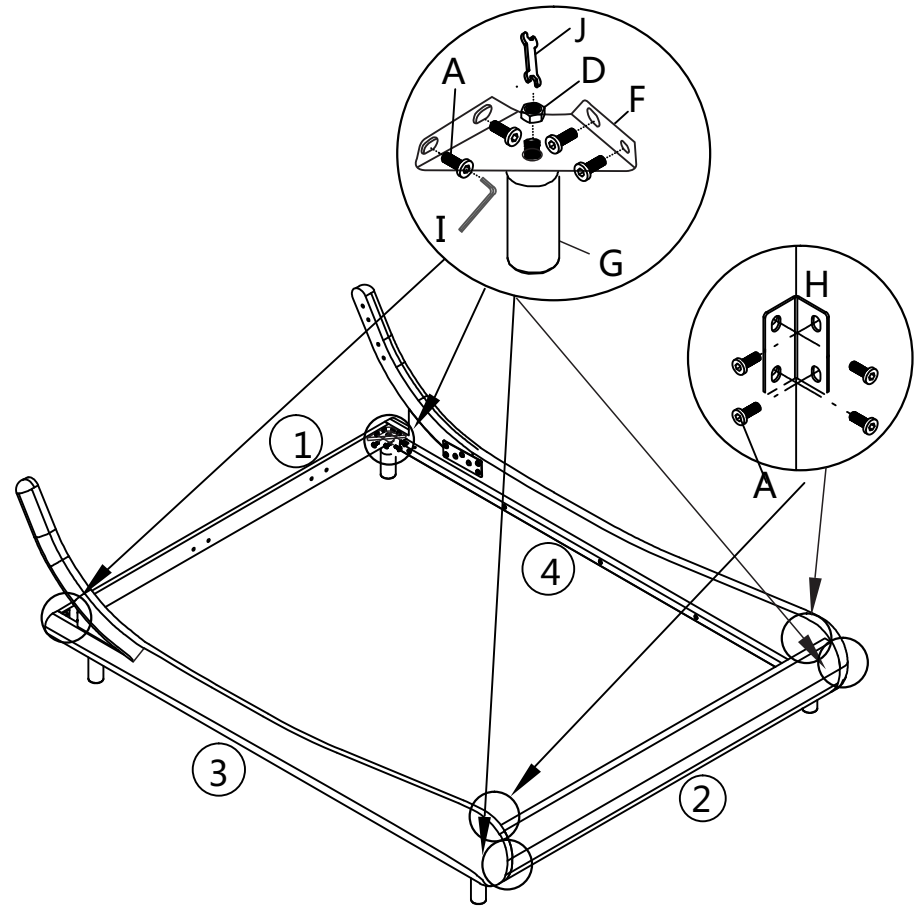

User Manual

PU Bed frame

KLV-UP-20

KLV-UP-21

KLV-UP-22

KLV-UP-23

Hardware List

 M8*20mm A 44pcs	 M8*45mm B 12pcs	 M8 C 4pcs	 M4 D 12pcs	 E 2pcs
 F 4pcs	 G 4pcs	 H 2pcs	 5# I 1pc	 J 1pc

Box 1

	M8*45mm
B	4pcs

	M8
C	4pcs

	5#
I	1pc

	M8*20mm
A	8pcs

	5#
I	1pc