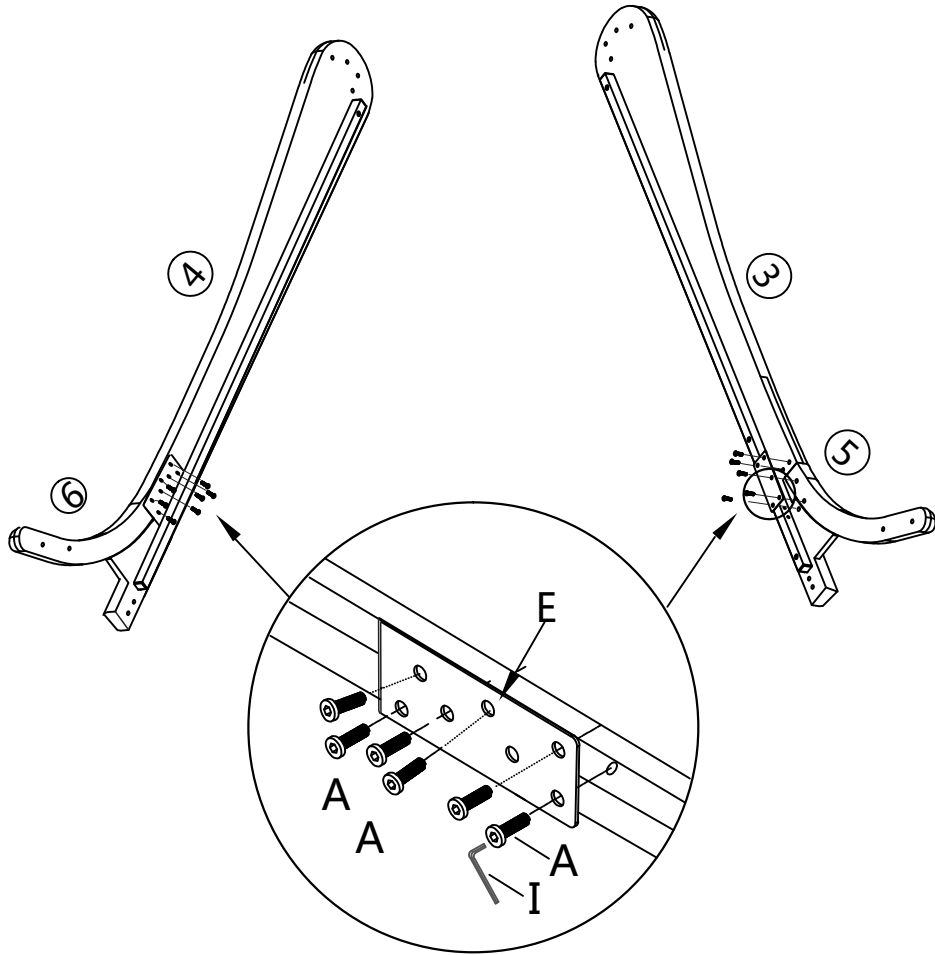

User Manual

PU Bed frame

KLV-UP-20

KLV-UP-21

KLV-UP-22

KLV-UP-23

Hardware List

 M8*20mm A 44pcs	 M8*45mm B 12pcs	 M8 C 4pcs	 M4 D 12pcs	 E 2pcs
 F 4pcs	 G 4pcs	 H 2pcs	 5# I 1pc	 J 1pc

Box 1

	M8*45mm
B	4pcs

	M8
C	4pcs

	5#
I	1pc

	M8*20mm
A	8pcs

	5#
I	1pc