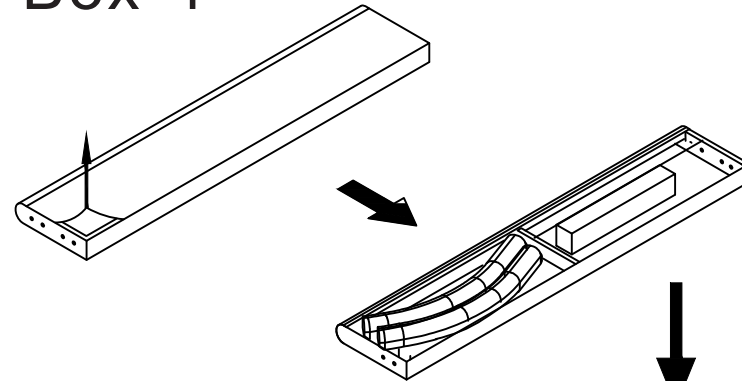

User Manual

PU Bed frame

KLV-UP-20

KLV-UP-21

KLV-UP-22

KLV-UP-23

Hardware List

 M8*20mm A 44pcs	 M8*45mm B 12pcs	 M8 C 4pcs	 M4 D 12pcs	 E 2pcs
 F 4pcs	 G 4pcs	 H 2pcs	 5# I 1pc	 J 1pc

Box 1

	M8*45mm
B	4pcs

	M8
C	4pcs

	5#
I	1pc

	M8*20mm
A	8pcs

	5#
I	1pc